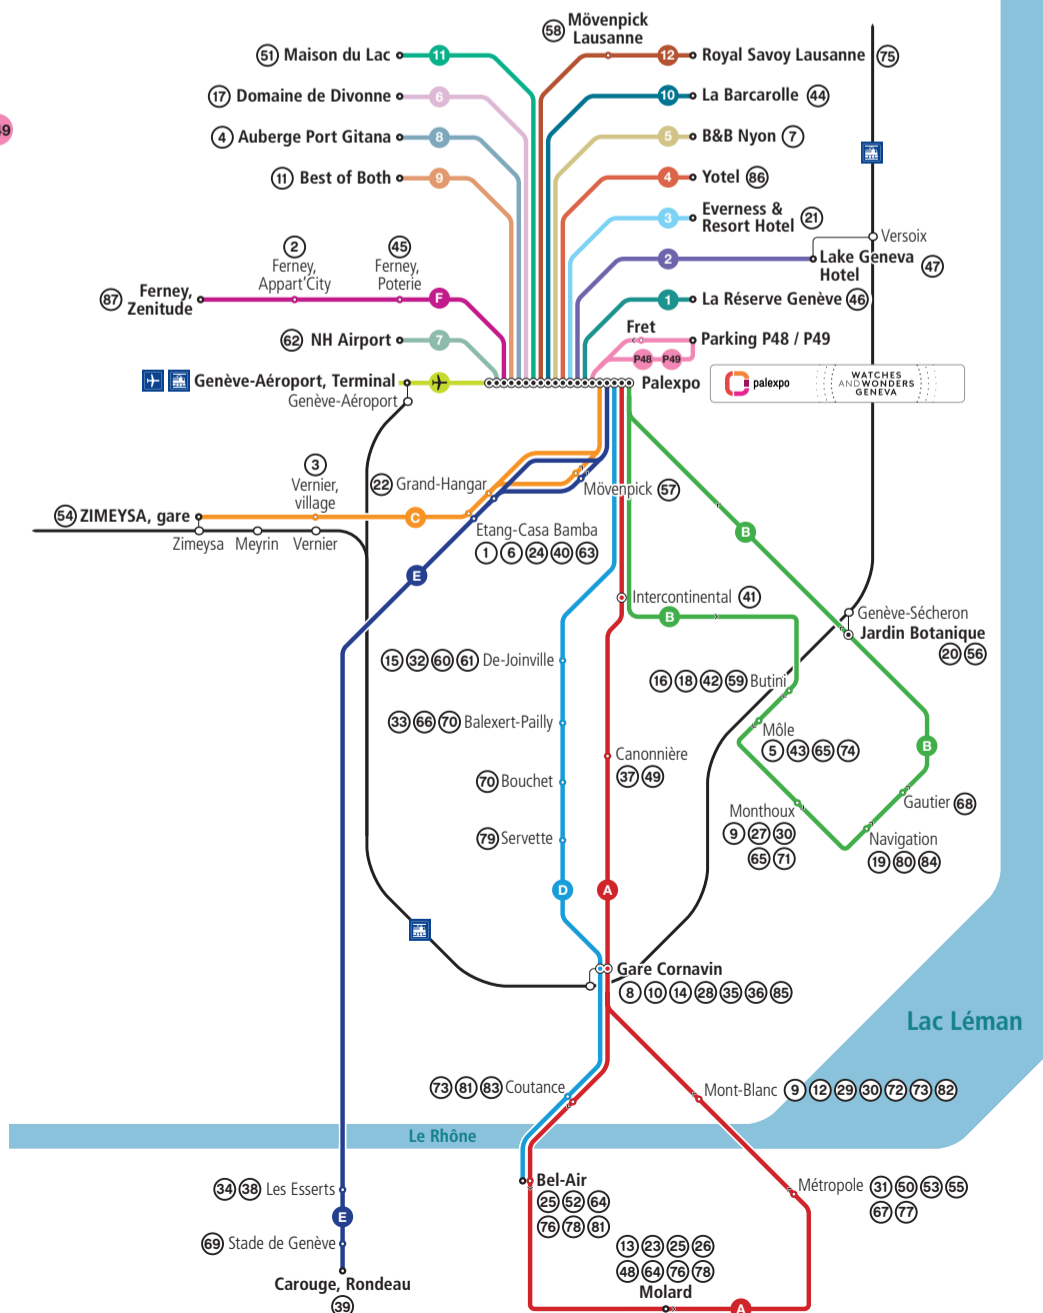

ACCÈS NAVETTES / BOARDING POINTS

Services de navettes entre Palexpo et les hôtels.
Shuttle services between Palexpo and the hotels.

Navettes A B C D E F 1 2 3 4 5 6 7 8 9 10 11 12 P48 P49

- | | | |
|-------------------------------|-------------------------------|-----------------------------------|
| 1 Adina | 31 Hôtel De La Cigogne | 61 Nash Suites |
| 2 Appart'city Ferney Voltaire | 32 ibis Aéroport | 62 NH Airport |
| 3 Appart'city Vernier | 33 ibis Budget Balaxert | 63 Nonanteneuf Hotel |
| 4 Auberge Port Gitana | 34 ibis Budget Petit Lancy | 64 Nonanteneuf Plainpalais |
| 5 Auteuil Manotel | 35 ibis Genève Centre Gare | 65 Novotel Genève Centre |
| 6 B&B Hotel | 36 ibis Genève Centre Lac | 66 Novotel Suites |
| 7 B&B Nyon | 37 ibis Genève Centre Nations | 67 Pax |
| 8 Base Geneva | 38 ibis Petit-Lancy | 68 President Geneva |
| 9 Beau Rivage Geneve | 39 ibis Style Genève Carouge | 69 Ramada Encore |
| 10 Bernina | 40 Intercity | 70 Residence Inn By Marriot |
| 11 Best of Both | 41 Intercontinental | 71 Residence Studio Geneve Centre |
| 12 Bristol | 42 Jade Manotel | 72 Ritz Carlton Hotel De La Paix |
| 13 Citizen M | 43 Kipling Manotel | 73 Rotary Hotel |
| 14 Cristal | 44 La Barcarolle | 74 Royal Manotel |
| 15 Crowne Plaza Geneva | 45 La Reserve - NEHO | 75 Royal Savoy Lausanne |
| 16 Design Hotel F6 | 46 La Réserve Genève | 76 Ruby Hotel |
| 17 Domaine de Divonne | 47 Lake Geneva Hotel | 77 Sagitta |
| 18 Drake Longchamp | 48 Les Armures | 78 Starling Hotel Residence |
| 19 Edelweiss Manotel | 49 Les Nations | 79 Stay Kook |
| 20 Eden Hotel | 50 Longemalle | 80 Swiss Luxury Apartments |
| 21 Everness & Resort Hotel | 51 Maison du Lac | 81 The Ambassador |
| 22 Express By Holiday Inn | 52 Mandarin Oriental | 82 The Four Seasons Hotel |
| 23 Fraser Suites Geneva | 53 Marmont Hotel | 83 The New Midi |
| 24 Geneva Marriott Hotel | 54 Mercure Geneva Airport | 84 The Woodward |
| 25 Home Swiss Hotel | 55 Métropole | 85 Warwick |
| 26 Hood | 56 Mon Repos | 86 Yotel |
| 27 Hôtel 9 Paquis | 57 Mövenpick Hotel Geneve | 87 Zenitude |
| 28 Hôtel Cornavin | 58 Mövenpick Lausanne | |
| 29 Hôtel D'allevés | 59 N'vy Manotel | |
| 30 Hôtel D'angleterre | 60 Nash Airport | |